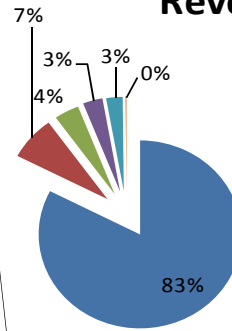

ADMINISTRATIVE OFFICE
 715 28th Street, South
 La Crosse, Wisconsin 54601

Expenses

- Program Services
- Facility Maintenance
- Administration
- Scholarships

Revenue

- Tuition and Fees
- Donations
- Scholarships
- Donations
- Camp Rentals
- Trading Post