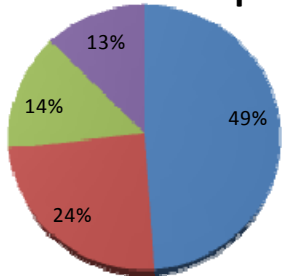

Info@WeHaKeeCampforGirls.com
WeHaKeeCampforGirls.com
800.582.2267

CAMP
N8104 Barker Lake Road
Winter, Wisconsin 54601

ADMINISTRATIVE OFFICE
715 28th Street, South
La Crosse, Wisconsin 54601

Expenses

- Program Services
- Facility Maintenance
- Administration
- Scholarships